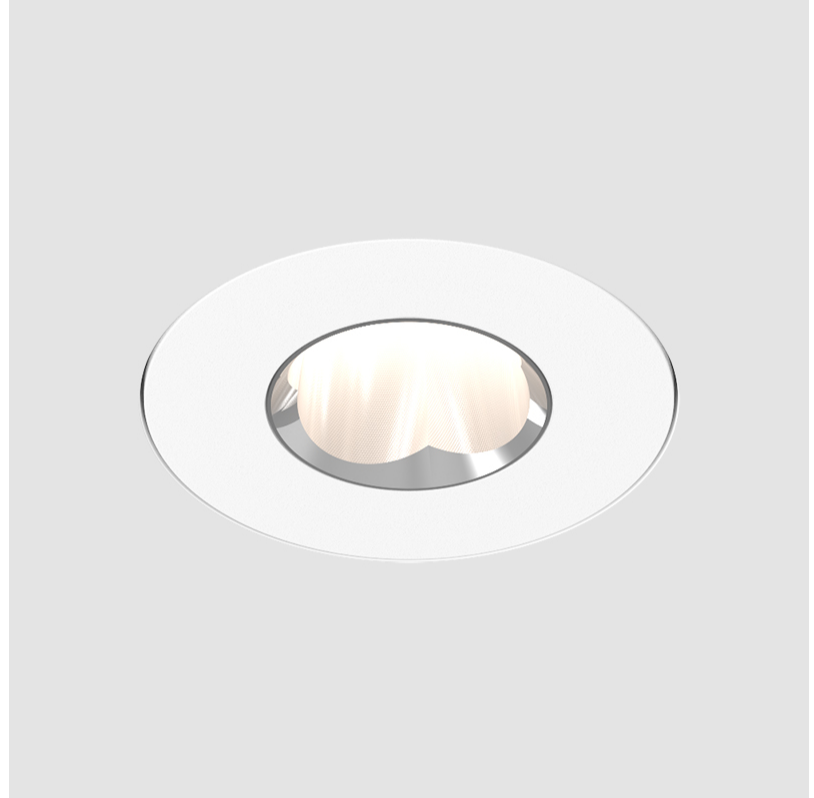

PHYSICAL

Aperture Sizes - Downlights: 1"
Shape: Round
Diameter (mm): 75
Diameter (in): 2 ¹⁵/₁₆
Height (mm): 65
Height (in): 2 ⁹/₁₆
Ceiling Thickness (mm): 10 / 12.5 / 15 / 25
Ceiling Thickness (in): 3/8 or 1/2 or 9/16 or 1
Min. Recessing Depth (mm): 70
Min. Recessing Depth (in): 2 ³/₄
Diffuser: Lens Pack - Spread Lens / Linear Spread Lens / Honeycomb Louver
Fixture Finish: SSR / BKV / CWI / CRY / HAB / UFT / ITA / RUA / FTG / MYG / LOD / PUS / FRO / FUP / KIA / POP / BLS / SPG / MEY / GOH / CHC / COM / ABZ / JAG / OBR / MOS / ROR
Fixture Material: Aluminum Die Cast
Cut-out Measurements: 68mm / 2 11/16" Diameter

ELECTRICAL

Lamp Type: LED (Zhaga Standard)
Input Wattage (W): 15
Total Output Wattage (W): 13.6
Dimming: Tri-Mode (Non-Dimming and Phase Dimming (120Vac only) and 0-10V Dimming)
Driver Included: No
Driver Location: Recessed Housing
Driver Type: Constant Current - Universal
Driver Class: Class 2
Input Voltage (V): 120 - 277
Constant Current (MA): 350

LED

Color Temperature (°K): 2700 / 3000 / 3500 / 4000
Max. Delivered Lumen (lm): 1295 / 1377 / 1442 / 1455
Nominal Lumen (lm): 1566 / 1665 / 1743 / 1759
CRI: >90 CRI
Lamp Life (hrs): 50000

OPTICAL

Reflector°: 34
Adjustability: Fixed

RATINGS AND CERTIFICATIONS

Certified By: Certified for North American Standards
IP rating: IP20