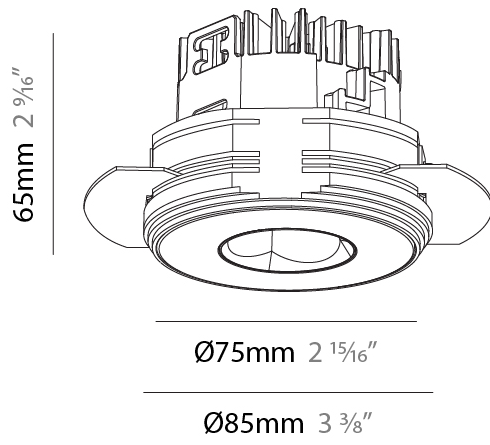

PHYSICAL

Aperture Sizes - Downlights: 1"
Shape: Round
Diameter (mm): 75
Diameter (in): 2 ¹⁵/₁₆
Height (mm): 65
Height (in): 2 ⁹/₁₆
Ceiling Thickness (mm): 10 / 12.5 / 15 / 25
Ceiling Thickness (in): 3/8 or 1/2 or 9/16 or 1
Min. Recessing Depth (mm): 70
Min. Recessing Depth (in): 2 ³/₄
Diffuser: Lens Pack - Spread Lens / Linear Spread Lens / Honeycomb Louver
Fixture Finish: SSR / BKV / CWI / CRY / HAB / UFT / ITA / RUA / FTG / MYG / LOD / PUS / FRO / FUP / KIA / POP / BLS / SPG / MEY / GOH / CHC / COM / ABZ / JAG / OBR / MOS / ROR
Fixture Material: Aluminum Die Cast
Cut-out Measurements: 68mm / 2 11/16" Diameter

ELECTRICAL

Lamp Type: LED (Zhaga Standard)
Input Wattage (W): 15
Total Output Wattage (W): 13.6
Dimming: Tri-Mode (Non-Dimming and Phase Dimming (120Vac only) and 0-10V Dimming)
Driver Included: No
Driver Location: Recessed Housing
Driver Type: Constant Current - Universal
Driver Class: Class 2
Input Voltage (V): 120 - 277
Constant Current (MA): 350

LED

Color Temperature (°K): 2700 / 3000 / 3500 / 4000
Max. Delivered Lumen (lm): 1295 / 1377 / 1442 / 1455
Nominal Lumen (lm): 1566 / 1665 / 1743 / 1759
CRI: >90 CRI
Lamp Life (hrs): 50000

OPTICAL

Reflector°: 34
Adjustability: Fixed

RATINGS AND CERTIFICATIONS

Certified By: Certified for North American Standards
IP rating: IP20