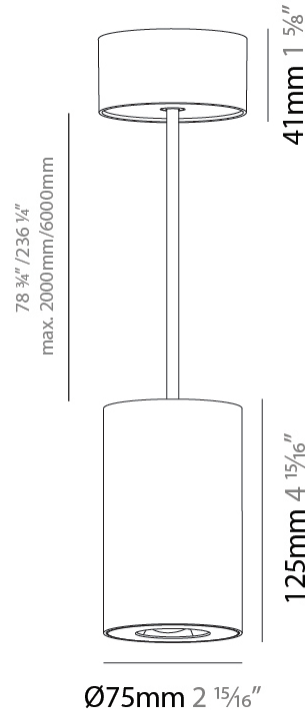

GENERAL

Series: Oiko Pro Round
Partner: Prolicht
Division: Architectural
Installation: Suspension
Product Type: Pendant
Mounting Location: Ceiling
Light Distribution: Direct

PHYSICAL

Shape: Cylinder
Diameter (mm): 75
Diameter (in): 2 ¹⁵/₁₆
Height (mm): 125
Height (in): 4 ¹⁵/₁₆
Weight (kg): 0.769
Fixture Finish: SSR / BKV / CWI / CRY / HAB / UFT / ITA / RUA / FTG / MYG / LOD / PUS / FRO / FUP / KIA / POP / BLS / SPG / MEY / GOH / CHC / COM / ABZ / JAG / OBR / MOS / ROR
Fixture Material: Metal
Cable Details: 2000mm / 6000mm Cable - Options : Transparent, Black, White, Red, Orange

ELECTRICAL

Lamp Type: LED (Zhaga Standard)
Input Wattage (W): 12.9
Dimming: Tri-Mode (Non-Dimming and Phase Dimming (120Vac only) and 0-10V Dimming)
Driver Included: No
Driver Location: Remote
Driver Type: Constant Current - Universal
Driver Class: Class 2
Input Voltage (V): 120 - 277
Constant Current (MA): 350

LED

Color Temperature (°K): 2700 / 3000 / 3500 / 4000
Max. Delivered Lumen (lm): 1218 / 1214 / 1272 / 1283
Nominal Lumen (lm): 1473 / 1468 / 1538 / 1552
CRI: >90 CRI
Lamp Life (hrs): 50000

OPTICAL

Reflector°: 34
Adjustability: Fixed

RATINGS AND CERTIFICATIONS

Certified By: Certified for North American Standards
IP rating: IP20