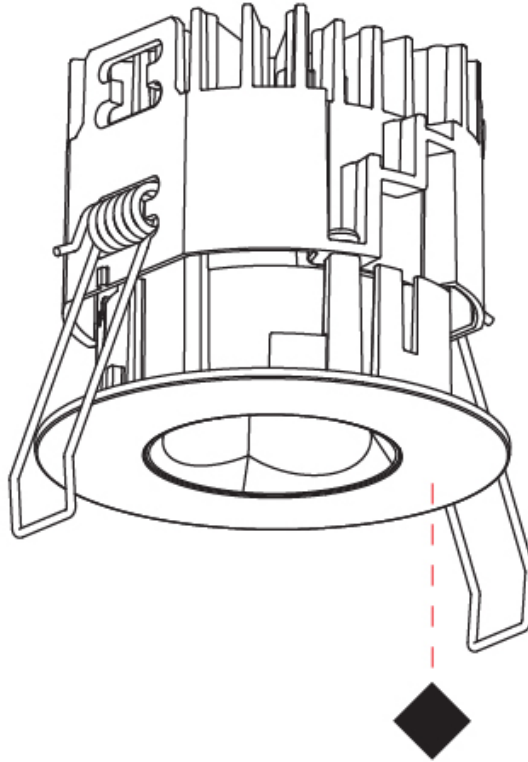

OIKO PRO ROUND FIXED RECESSED

A35867-

PROJECT _____

TYPE _____

SPECIFIER _____

QUANTITY _____

DATE _____