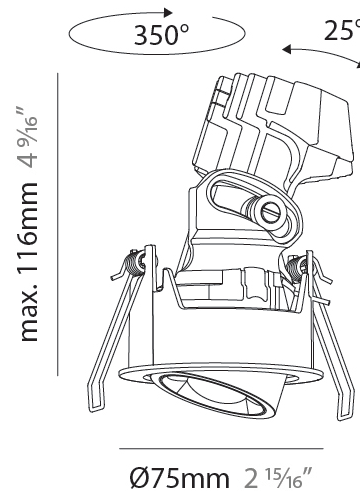

PHYSICAL

Aperture Sizes - Downlights: 1"
Shape: Round
Diameter (mm): 75
Diameter (in): 2 ¹⁵/₁₆"
Height (mm): 116
Height (in): 4 ⁹/₁₆"
Ceiling Thickness (mm): 1 - 25
Ceiling Thickness (in): 1/16 - 1 3/16
Min. Recessing Depth (mm): 125
Min. Recessing Depth (in): 4 ¹⁵/₁₆"
Weight (kg): 0.29
Fixture Finish: SSR / BKV / CWI / CRY / HAB / UFT / ITA / RUA / FTG / MYG / LOD / PUS / FRO / FUP / KIA / POP / BLS / SPG / MEY / GOH / CHC / COM / ABZ / JAG / OBR / MOS / ROR
Fixture Material: Aluminum Die Cast
Cut-out Measurements: D. 68mm / 2 2/3"

ELECTRICAL

Lamp Type: LED (Zhaga Standard)
Input Wattage (W): 15
Total Output Wattage (W): 13.6
Dimming: Tri-Mode (Non-Dimming and Phase Dimming (120Vac only) and 0-10V Dimming)
Driver Included: No
Driver Location: Recessed Housing
Driver Type: Constant Current - Universal
Driver Class: Class 2
Input Voltage (V): 120 - 277
Constant Current (MA): 350

LED

Number of LEDs: 1
Color Temperature (°K): 2700 / 3000 / 3500 / 4000
Max. Delivered Lumen (lm): 1295 / 1377 / 1442 / 1455
Nominal Lumen (lm): 1566 / 1665 / 1743 / 1759
CRI: >90 CRI
Lamp Life (hrs): 50000

OPTICAL

Reflector°: 34
Adjustability: Rotational 350° / Tilt 25°

RATINGS AND CERTIFICATIONS

Certified By: Certified for North American Standards
IP rating: IP20